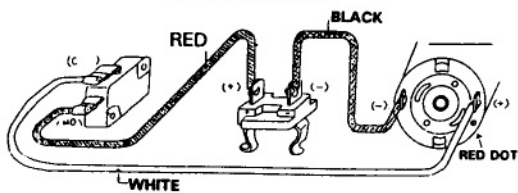

WIRING DIAGRAM

Fig.	Part No.	Qty. Used	Description	Fig.	Part No.	Qty. Used	Description
1	922212-4	1	H.S.H. BOLT M5X12	32	415774-4	1	LOCK OFF LEVER
2	224177-9	1	OUTER FLANGE 28	33	629688-3	1	DC MOTOR 12V (Incl. Spur Gear, 221882-9)
3	224324-2	1	INNER FLANGE 28	34	415682-9	1	MOTOR HOUSING
4	961128-8	1	RETAINING RING S-28	36	182786-9	1	HOUSING SET (Incl. Fig. 13)
5	165116-9	1	SAFETY COVER	37	651891-8	1	SWITCH
6	267134-4	1	FLAT WASHER	38	163346-6	1	SET PLATE
7	265995-6	2	TAPPING SCREW 4X18	39	643909-9	1	BATTERY HOLDER
8	415677-2	1	BEARING BOX	40	415679-8	1	SWITCH LEVER
9	231802-5	1	TENSION SPRING	41	265995-6	3	TAPPING SCREW 4X18
11	415678-0	1	BLADE CASE	42	251899-8	1	SCREW M5X10
12	265995-6	6	TAPPING SCREW 4X18	43	942101-7	1	SPRING WASHER 5
13	182786-9	1	HOUSING SET (Incl. Fig. 36)	44	941101-4	1	FLAT WASHER 5
14	231240-1	1	COMP. SPRING 7	45	168277-4	1	BASE
15	268002-4	1	PIN 5	46	251899-8	1	SCREW M5X10
16	214027-6	1	PLANE BEARING 4	47	951131-7	1	SPRING PIN 4-40
17	226819-1	1	GEAR CPL. 8-68	48	941101-4	1	FLAT WASHER 5
18	253307-5	1	THIN WASHER 4	49	942101-7	1	SPRING WASHER 5
19	214019-5	1	PLANE BEARING 4	50	251899-8	1	SCREW M5X10
20	254031-3	1	WOODRUFF KEY 3				
21	961004-6	1	RETAINING RING S-8				
22	226448-0	1	HELICAL GEAR 33				
23	253215-0	1	FLAT WASHER				
24	211033-2	1	BALL BEARING 608LB				
25	322810-8	1	SPINDLE				
26	961011-9	1	STOP RING E-4				
27	931202-6	1	HEX NUT M5				
28	265995-6	3	TAPPING SCREW 4X18				
29	211061-7	1	BALL BEARING 6000LLB				
31	231457-6	1	COMP. SPRING 3				
				ACCESSORIES			
				400	632277-5	1	BATTERY 1210
				401	113119-7	1	CHARGER DC1290
				402	792611-2	1	T.C.T. BLADE 85
				403	783202-0	1	HEX WRENCH 4
				404	414938-7	1	BATTERY COVER
				405	164095-8	1	GUIDE RULE
				406	824452-9	1	PLASTIC TOOL CASE

2 Model 5092D
Model 5092DW

01-96